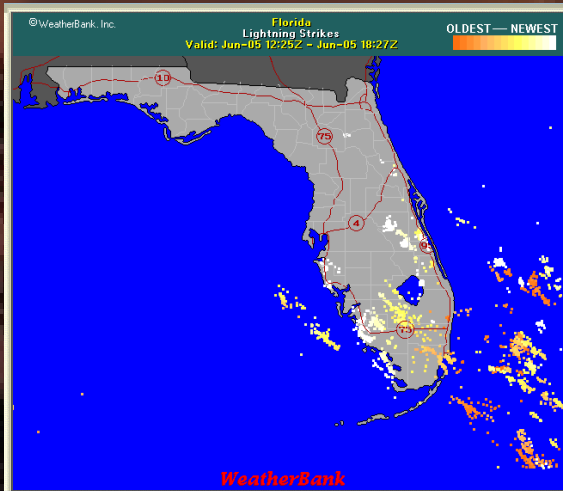

REAL-TIME LIGHTNING DATA

ON CUSTOM BASE MAPS,
DELIVERED OVER OUR SATELLITE SERVICE
OR
OUR CUSTOM WEB SITES

This Lightning season, *WEATHERBANK, INC.* can provide you with access to our Real-Time Lightning database.

Lightning data has never been more affordable

Data will be available in both graphic and text formats, and delivered over our proprietary *WEATHERBRIEF®-SATELLITE SERVICE* and over the Internet with our *WEATHERBRIEF®-NET*, custom weather web sites.

For more information and pricing details, please call us toll-free at:

1-800-687-3562

WEATHERBANK, INC.

1015 Waterwood Parkway, Suite J, Edmond Oklahoma 73034 U.S.A.

405-359-0773 • FAX: 405-341-0115 • E-mail: support@weatherbank.com