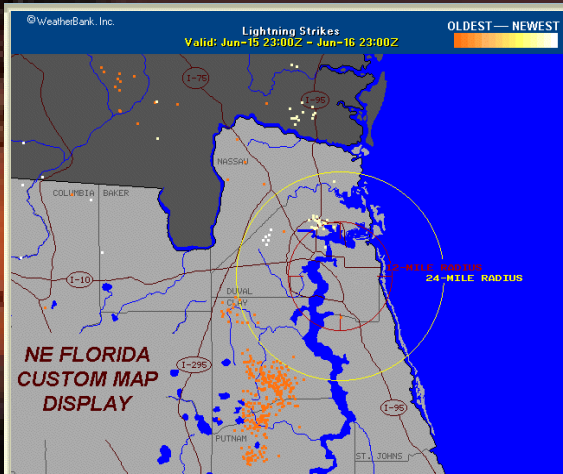

REAL-TIME LIGHTNING DATA

ON CUSTOM BASE MAPS,
DELIVERED OVER OUR SATELLITE SERVICE
OR
OUR CUSTOM WEB SITES

This Lightning season, *WEATHERBANK, INC.* can provide you with access to our Real-Time Lightning database.

Lightning data has never been more affordable

Data will be available in both graphic and text formats, and delivered over our proprietary *WEATHERBRIEF®-SATELLITE SERVICE* and over the Internet with our *WEATHERBRIEF®-NET*, custom weather web sites.

For more information and pricing details, please call us toll-free at:

1-800-687-3562

WEATHERBANK, INC.

1015 Waterwood Parkway, Suite J, Edmond Oklahoma 73034 U.S.A.

405-359-0773 • FAX: 405-341-0115 • E-mail: support@weatherbank.com