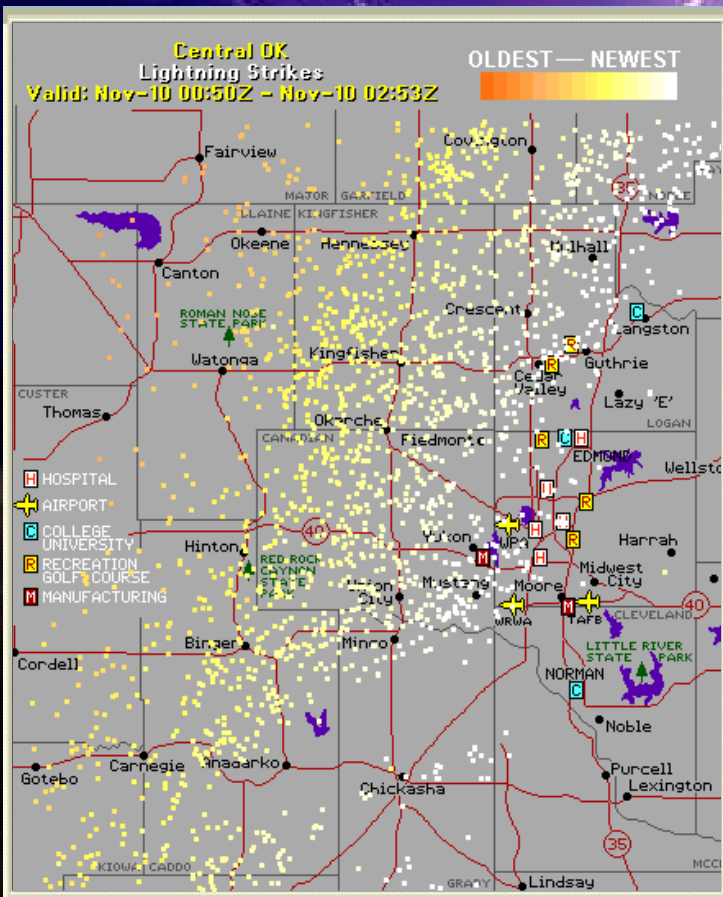

NO.	YEAR-MONTH-DAY	HOUR-MINUTE	POLARITY
1	2004-03-11	07:15	+
2	2004-03-11	07:17	+
3	2004-03-11	07:18	-
4	2004-03-11	07:20	-
5	2004-03-11	07:21	+
6	2004-03-11	07:22	+
7	2004-03-11	07:23	-
8	2004-03-11	07:24	-
9	2004-03-11	07:24	+
10	2004-03-11	07:25	-
11	2004-03-11	07:26	+
12	2004-03-11	07:27	+
13	2004-03-11	07:27	-
14	2004-03-11	07:27	-
15	2004-03-11	07:28	-
16	2004-03-11	07:30	+
17	2004-03-11	07:30	-
18	2004-03-11	07:31	+

Whether you're looking for graphical, Lightning strike data over standard base maps or custom base maps, we have the unique ability to illustrate strike locations within your specific operating territory. We can also present the Lightning data in a strike text report that is easy to use and assimilate into your operations and proprietary software routines.