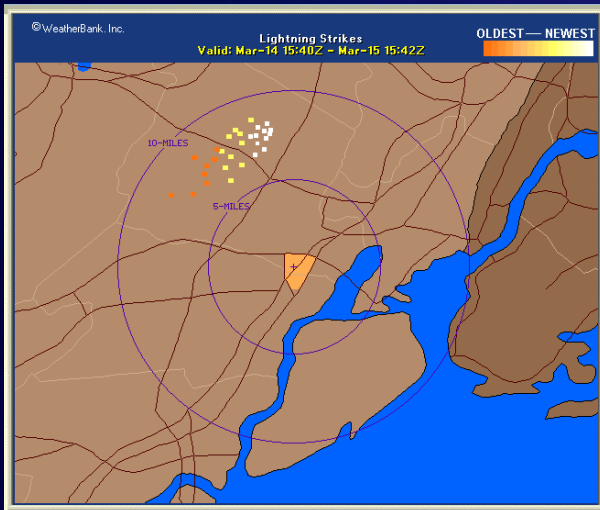

NO.	YEAR-MONTH-DAY	HOUR-MINUTE	POLARITY
1	2004-03-11	07:15	+
2	2004-03-11	07:17	+
3	2004-03-11	07:18	-
4	2004-03-11	07:20	-
5	2004-03-11	07:21	+
6	2004-03-11	07:22	+
7	2004-03-11	07:23	-
8	2004-03-11	07:24	-
9	2004-03-11	07:24	+
10	2004-03-11	07:25	-
11	2004-03-11	07:26	+
12	2004-03-11	07:27	+
13	2004-03-11	07:27	-
14	2004-03-11	07:27	-
15	2004-03-11	07:28	-
16	2004-03-11	07:30	+
17	2004-03-11	07:30	-
18	2004-03-11	07:31	+

Whether you're looking for graphical, Lightning strike data over standard base maps or custom base maps, we have the unique ability to illustrate strike locations within your specific operating territory. We can also present the Lightning data in a strike text report that is easy to use and assimilate into your operations and proprietary software routines.