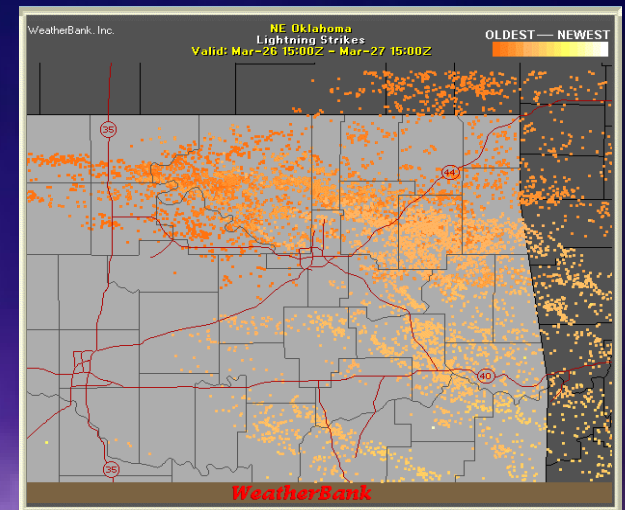

Whether you're looking for graphical, Lightning strike data over standard base maps or custom base maps, we have the unique ability to illustrate strike locations within your specific operating territory. We can also present the Lightning data in a strike text report that is easy to use and assimilate into your operations and proprietary software routines.