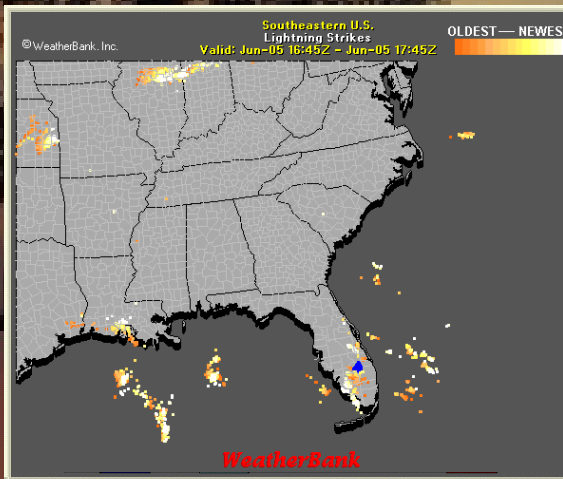

REAL-TIME LIGHTNING DATA

ON CUSTOM BASE MAPS,
DELIVERED OVER OUR SATELLITE SERVICE
OR
OUR CUSTOM WEB SITES

This Lightning season, *WEATHERBANK, INC.* can provide you with access to our Real-Time Lightning database.

Lightning data has never been more affordable

Data will be available in both graphic and text formats, and delivered over our proprietary *WEATHERBRIEF®-SATELLITE SERVICE* and over the Internet with our *WEATHERBRIEF®-NET*, custom weather web sites.

For more information and pricing details, please call us toll-free at:

1-800-687-3562

WEATHERBANK, INC.

1015 Waterwood Parkway, Suite J, Edmond Oklahoma 73034 U.S.A.

405-359-0773 • FAX: 405-341-0115 • E-mail: support@weatherbank.com